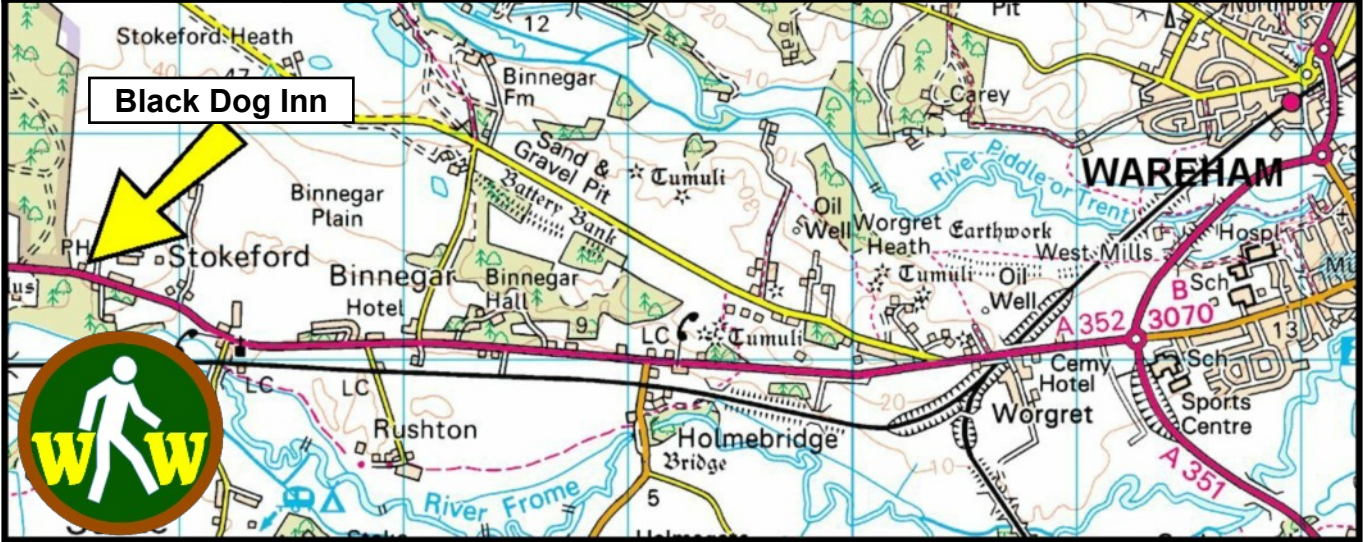

Stokeford Forest Walk 2.8 miles

Meet at the Black Dog Inn car park on the A352 west of Wareham

Walking boots advised ... please bring a change of footwear for pub

Note: If the weather is too bad to walk, meet at pub for coffee

Mobile Contact Numbers (on the walk day):

Gill: 07709 250921 John: 07831 116995