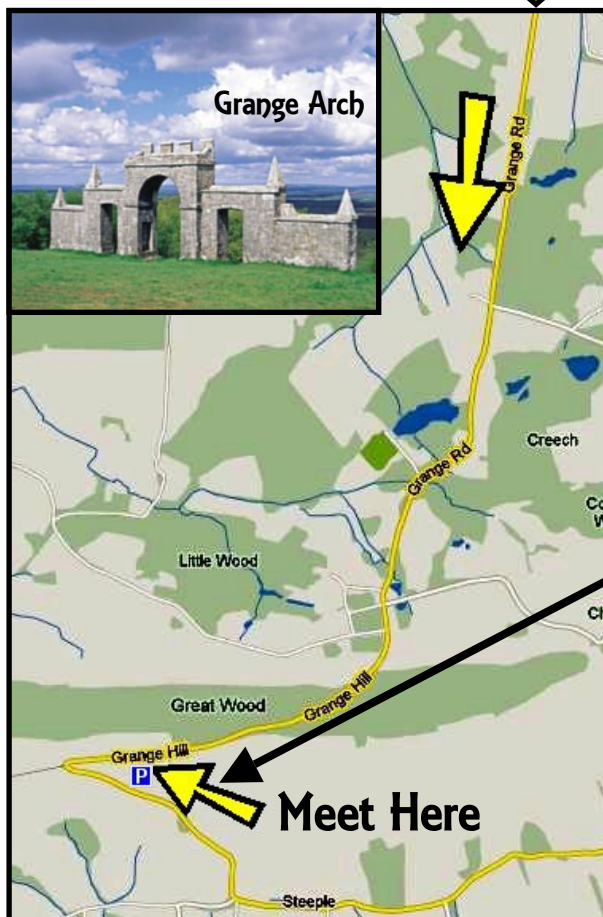

From A351 at Stoborough ↓

Grange Hill Walk

across the Purbeck Hills

Car Park What3Words Location:

/// edges.ally.strapping

Meet at the first car park at the top of Grange Hill

Clavells What3Words Location:

/// clues.laminate.beats

Mobile Contact Numbers (on the walk day):

Gill: 07526 362499 John: 07831 116995