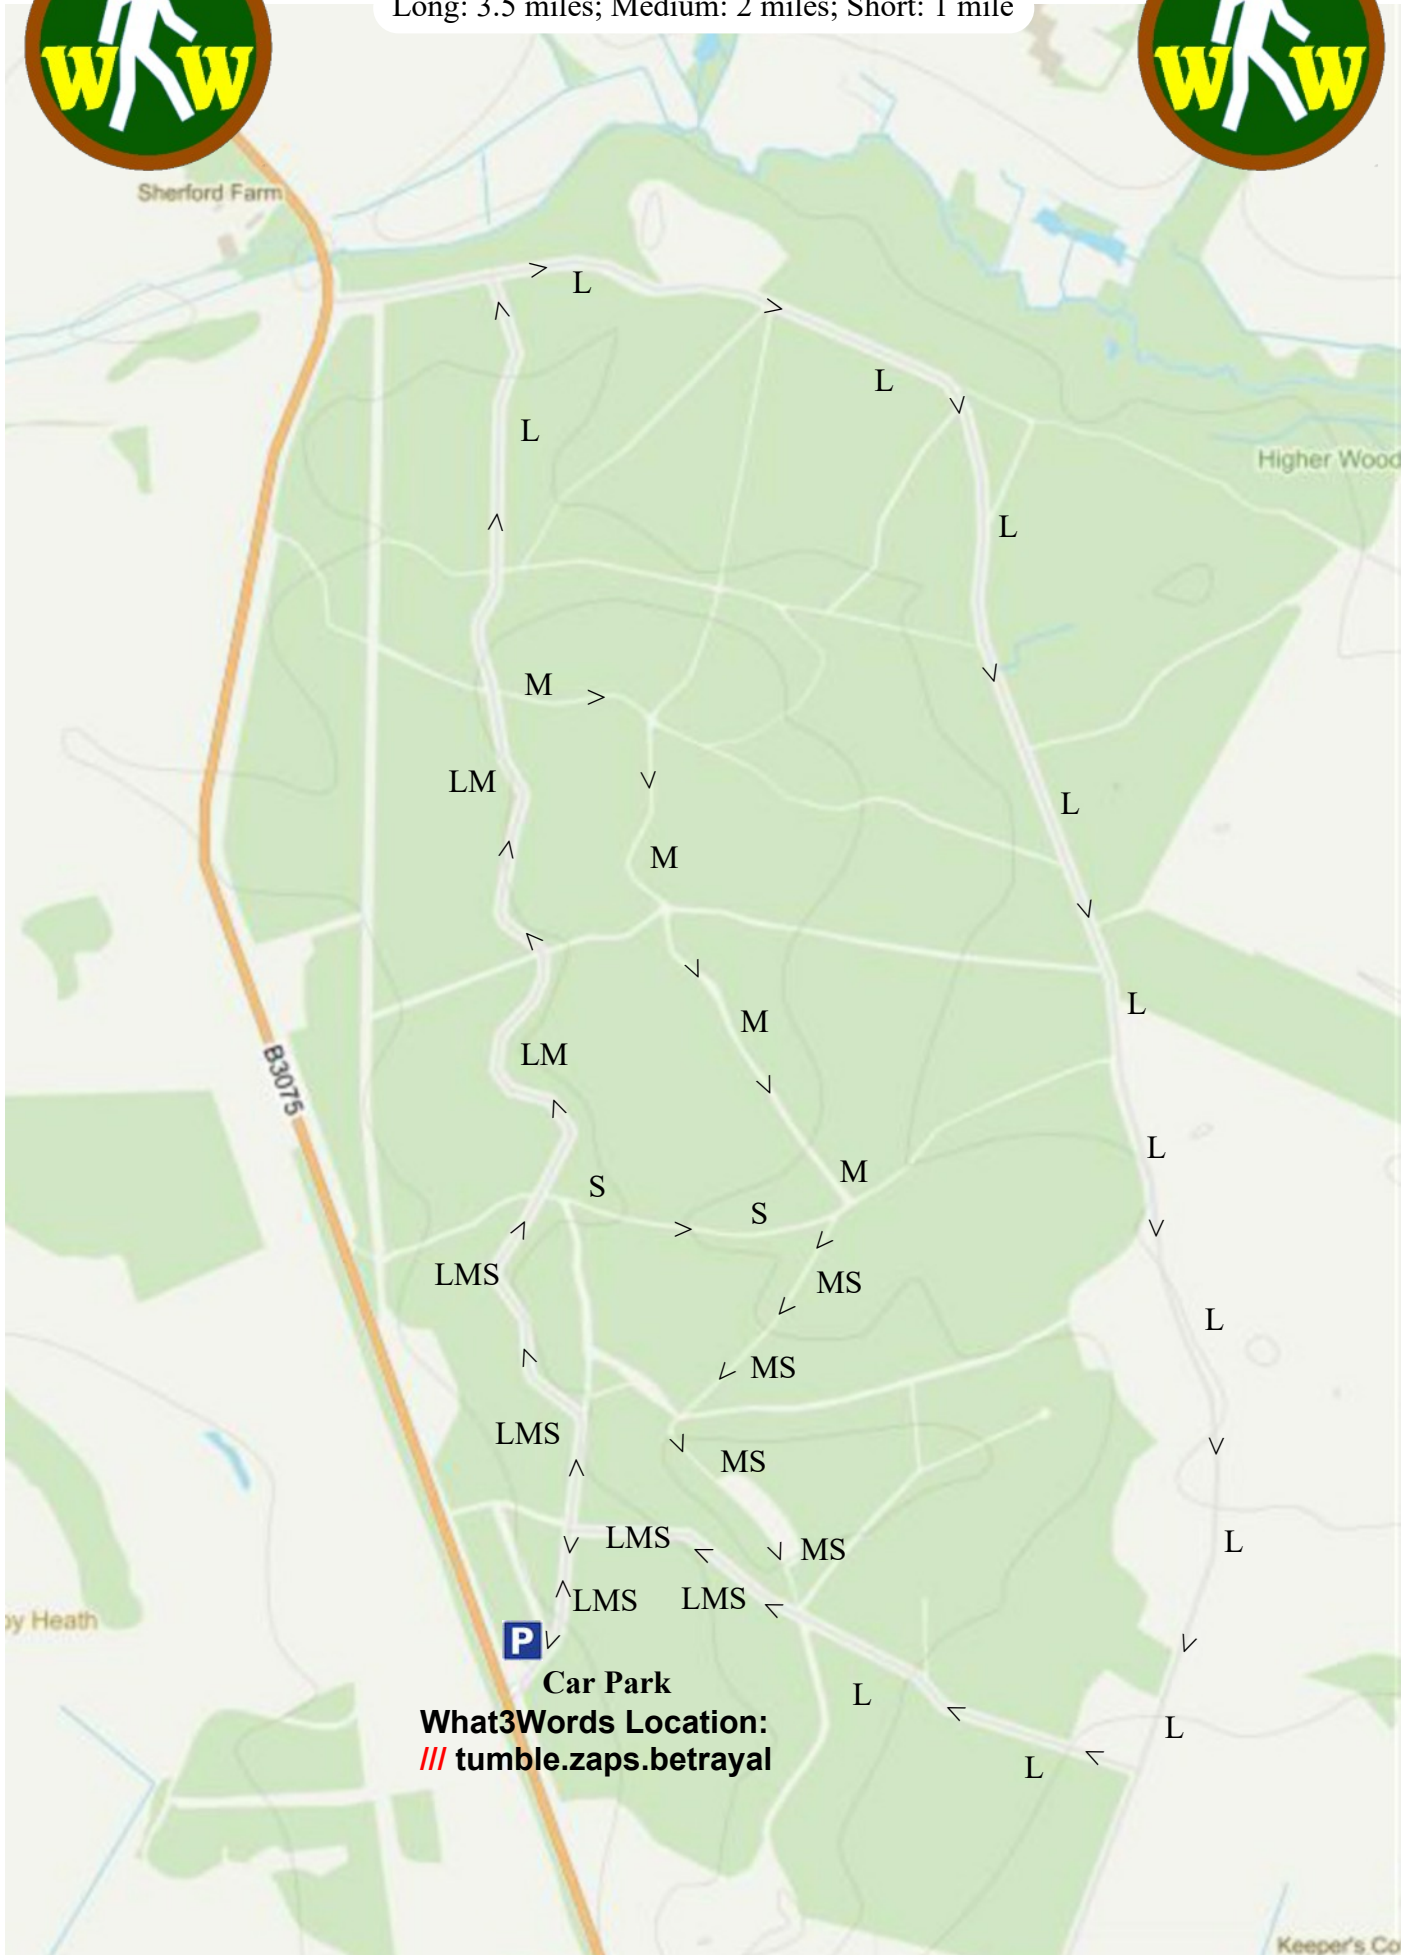

# Lawson's Clump Walks

Long: 3.5 miles; Medium: 2 miles; Short: 1 mile

**P**  
Car Park

**What3Words Location:**  
/// tumble.zaps.betrayal