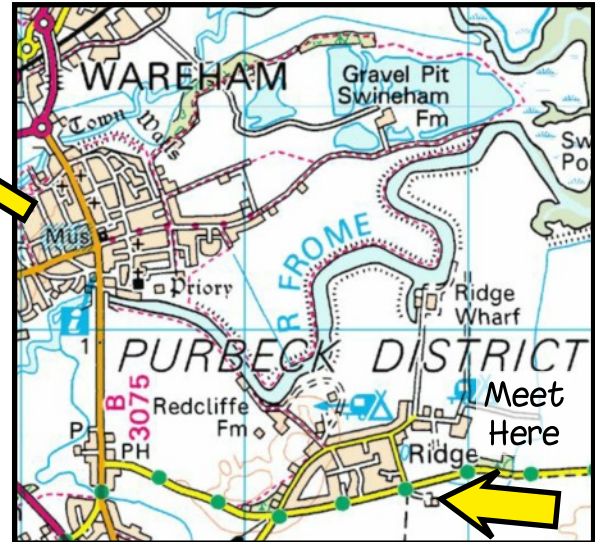

Pikes Tramway Walk

2.7 miles. Upward walk after flat start

Meet at Sunnyside Farm Car Park
Off the Arne Road, Ridge
Grid Ref: 938863

What3Words Location: [/// erupt.design.vocals](https://www.what3words.com////erupt.design.vocals)

Walking boots advised

Mobile Contact Numbers (on the walk day):

Gill: 07526 362499 John: 07831 116995