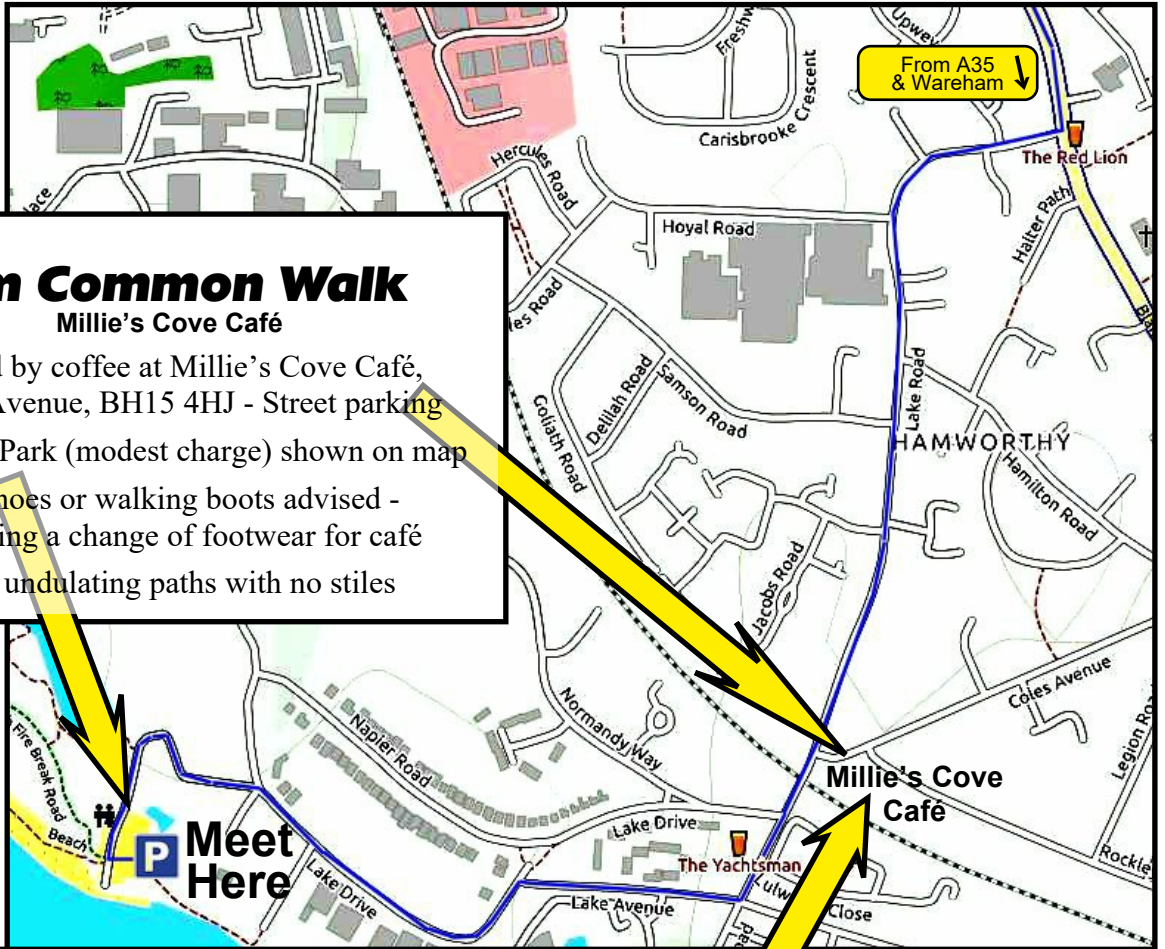

Walk Start Car Park What3Words Location: **/// cable.grin.gears**

Millie's Cove Café What3Words Location: **/// hung.strong.reef**

## **Ham Common Walk**

**Millie's Cove Café**

Followed by coffee at Millie's Cove Café,  
85 Coles Avenue, BH15 4HJ - Street parking

Meet in Car Park (modest charge) shown on map

Stout shoes or walking boots advised -  
please bring a change of footwear for café

Gently undulating paths with no stiles

Walk  
Distance:  
1½ miles

**Meet  
Here**

**Millie's Cove  
Café**

Mobile Contact Numbers (on the walk day):

Gill: 07526 362499 John: 07831 116995

**Coffee  
Here**